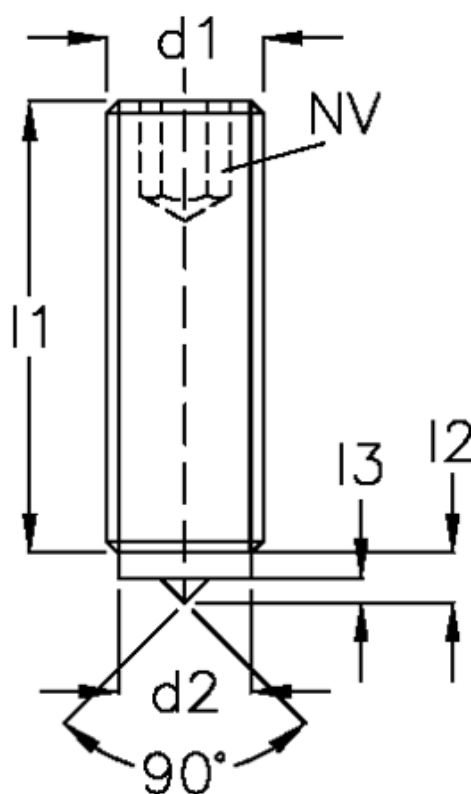

Article number: 20032658

Description: E+G Grub screw  
GN 913.2-M10-20-B

## Measures

$d1 = M10$

$d2 = 8$

$l1 = 20$

$l2 = 3.5$

$l3 = 1.5$

$NV = 5.0$